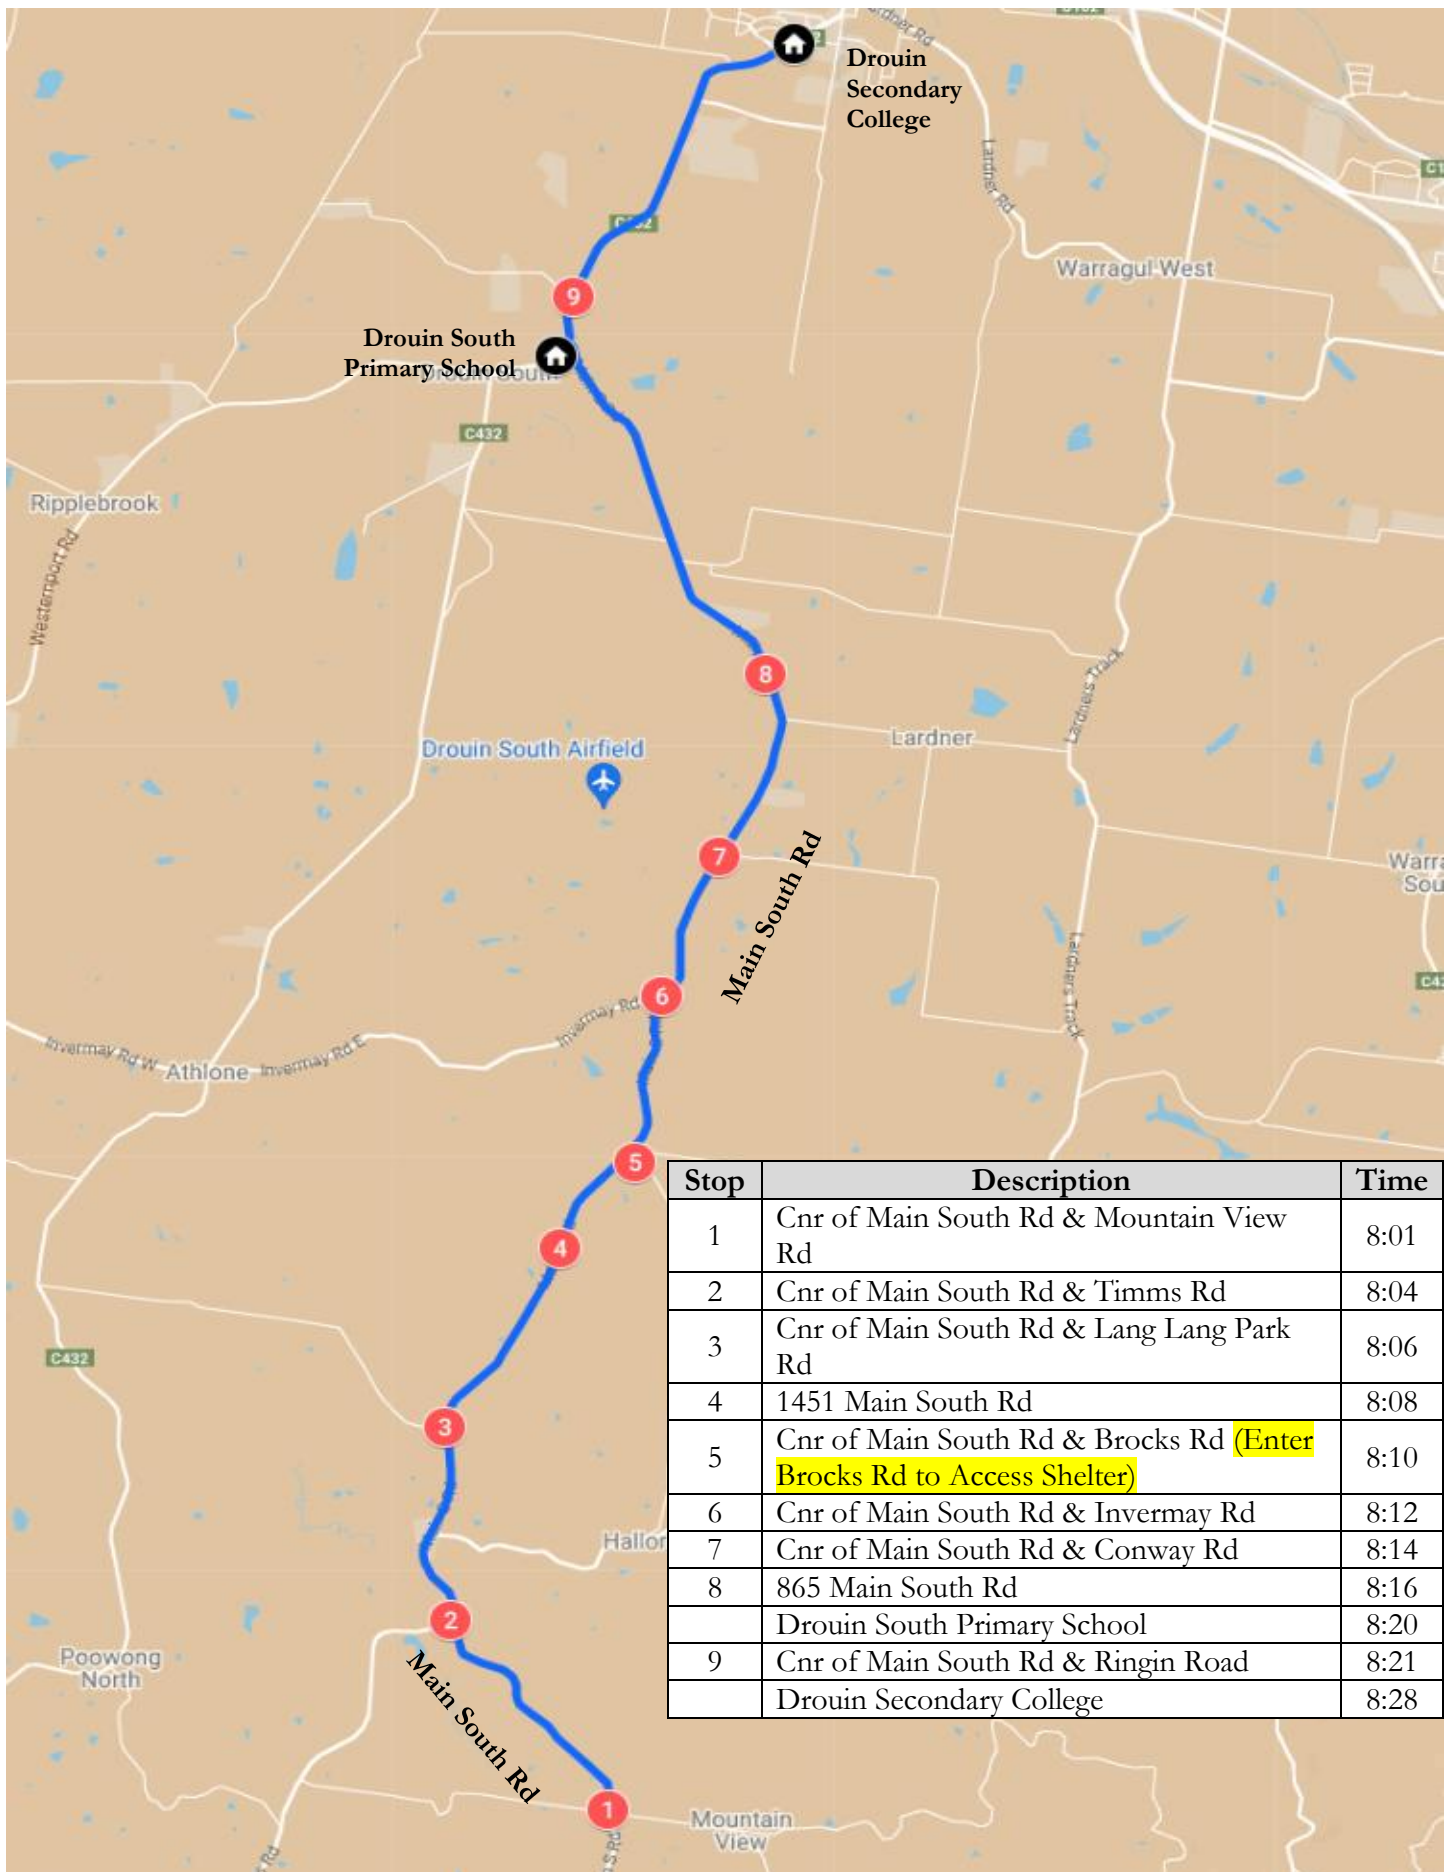

# Poowong East – Morning Route

Drouin Secondary College

Stop	Description	Time
1	Cnr of Main South Rd & Mountain View Rd	8:01
2	Cnr of Main South Rd & Timms Rd	8:04
3	Cnr of Main South Rd & Lang Lang Park Rd	8:06
4	1451 Main South Rd	8:08
5	Cnr of Main South Rd & Brocks Rd (Enter Brocks Rd to Access Shelter)	8:10
6	Cnr of Main South Rd & Invermay Rd	8:12
7	Cnr of Main South Rd & Conway Rd	8:14
8	865 Main South Rd	8:16
	Drouin South Primary School	8:20
9	Cnr of Main South Rd & Ringin Road	8:21
	Drouin Secondary College	8:28

# Poowong East – Afternoon Route

Drouin Secondary College

Stop	Description	Time
	Drouin Secondary College	3:55
1	Walloo Caravans (opposite Ringin Rd)	4:01
	Drouin South Primary School	4:05
2	Cnr Main St Rd & Burnt Store Rd	4:15
3	Glenfyne (1095 Main Sth Rd – 2 <sup>nd</sup> driveway)	4:17
4	Cnr of Main South Rd & Cobbledick Rd	4:18
5	Cnr Main Sth Rd and Invermay E Rd (driveway opposite)	4:19
6	Cnr of Main South Rd & Brock's Rd	4:20
7	1451 Main South Rd	4:21
8	Cnr of Main South Rd & Torwood-Topiram Rd	4:27
9	Cnr of Main South Rd & Timms Rd	4:28
10	Cnr of Main South Rd & Mountain View Rd	4:32