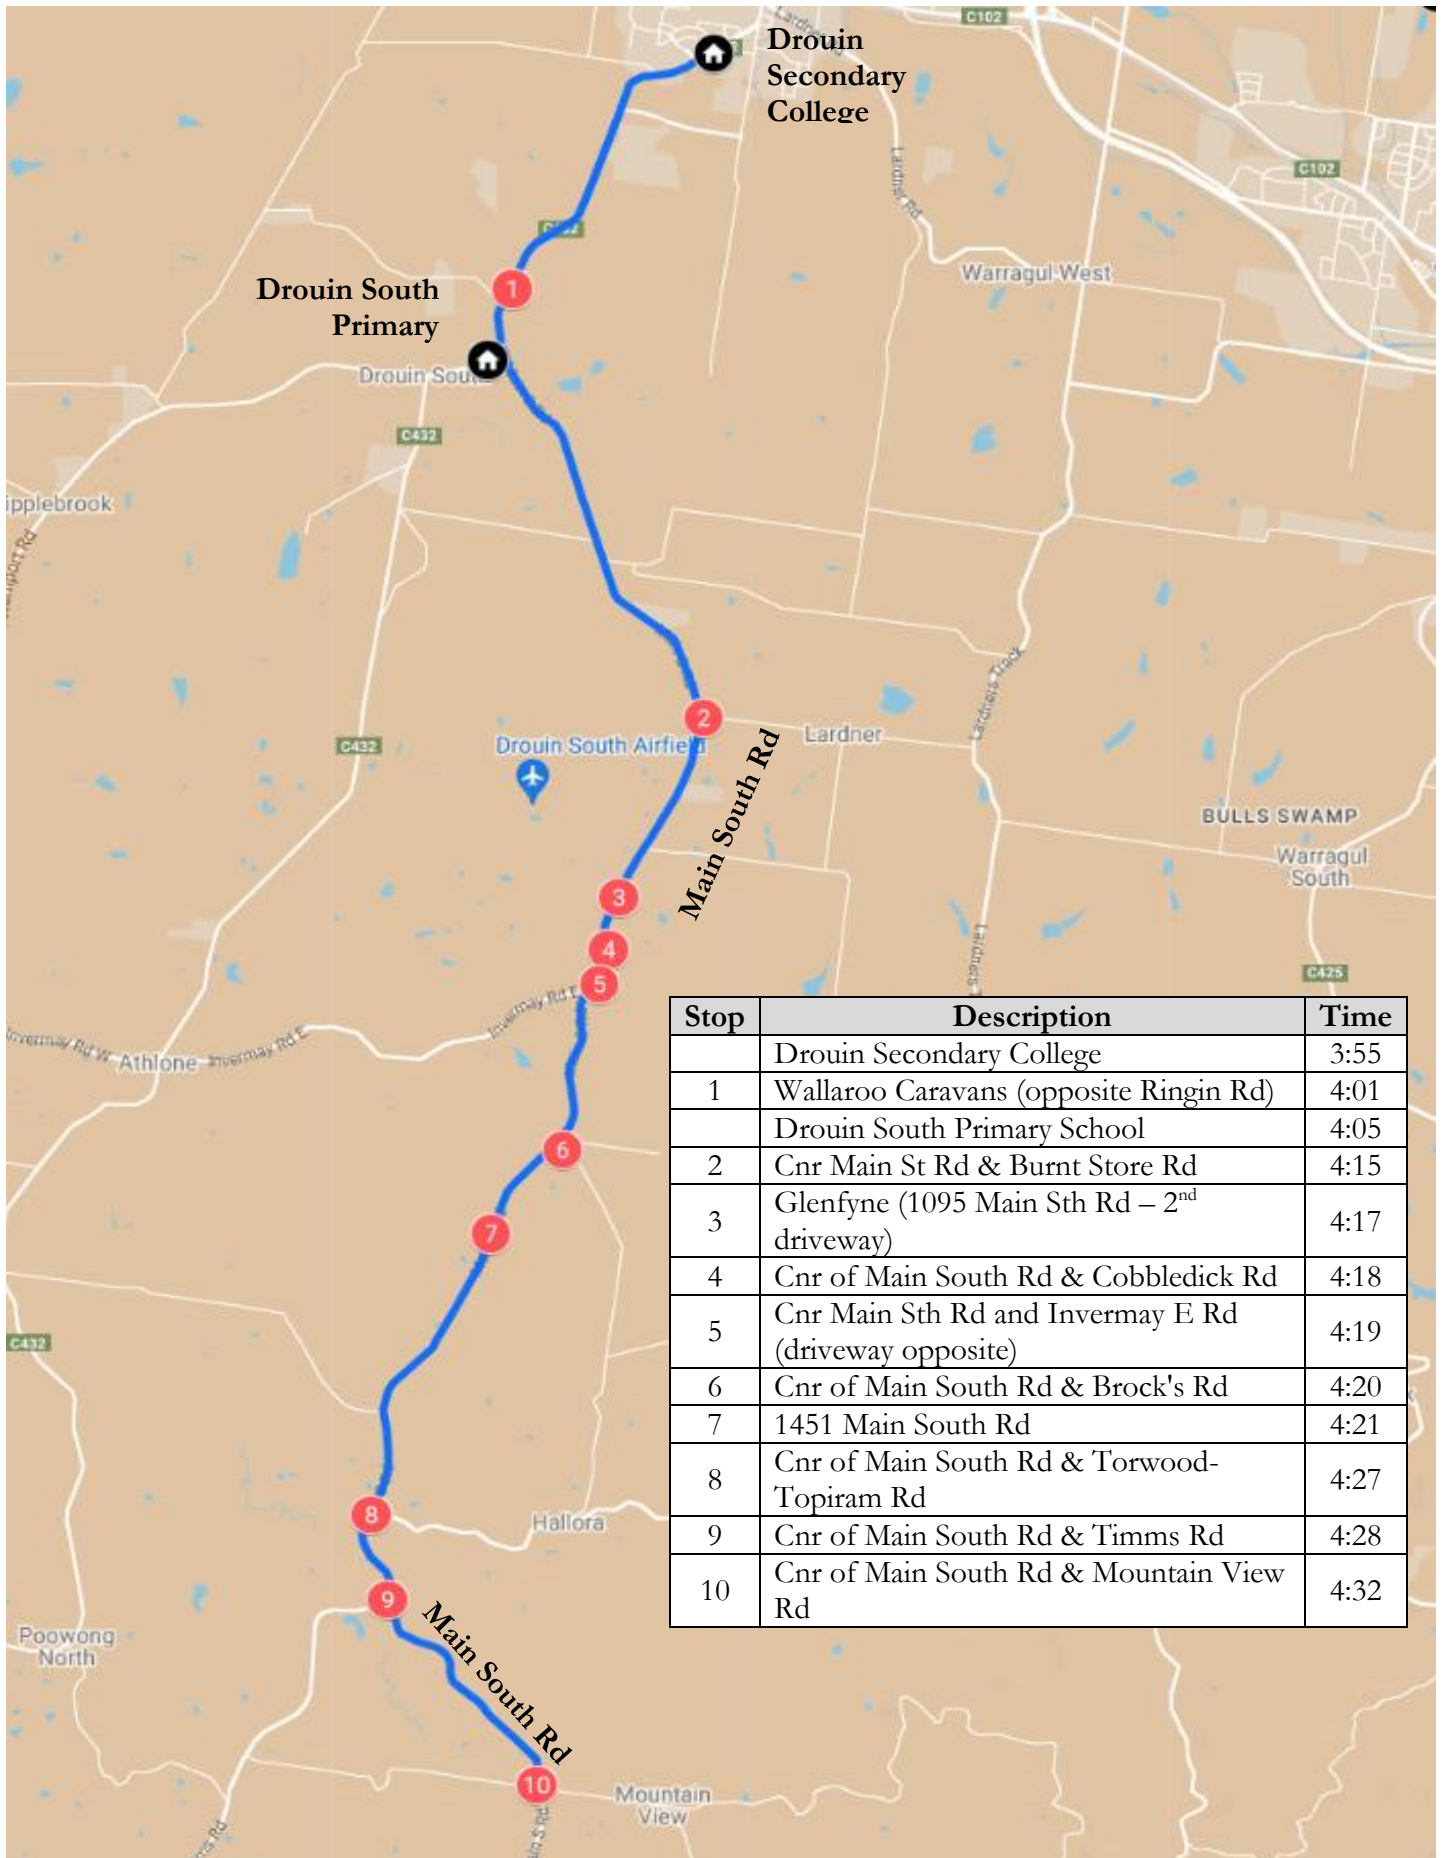

# Poowong East – Morning Route

Drouin Secondary College

Stop	Description	Time
1	Cnr of Main South Rd & Mountain View Rd	8:01
2	Cnr of Main South Rd & Timms Rd	8:04
3	Cnr of Main South Rd & Lang Lang Park Rd	8:06
4	1451 Main South Rd	8:08
5	Cnr of Main South Rd & Brocks Rd (Enter Brocks Rd to Access Shelter)	8:10
6	Cnr of Main South Rd & Invermay Rd	8:12
7	Cnr of Main South Rd & Conway Rd	8:14
8	865 Main South Rd	8:16
	Drouin South Primary School	8:20
9	Cnr of Main South Rd & Ringin Road	8:21
	Drouin Secondary College	8:28

# Poowong East – Afternoon Route

Drouin Secondary College

Stop	Description	Time
	Drouin Secondary College	3:55
1	Walloo Caravans (opposite Ringin Rd)	4:01
	Drouin South Primary School	4:05
2	Cnr Main St Rd & Burnt Store Rd	4:15
3	Glenfyne (1095 Main Sth Rd – 2 <sup>nd</sup> driveway)	4:17
4	Cnr of Main South Rd & Cobbledick Rd	4:18
5	Cnr Main Sth Rd and Invermay E Rd (driveway opposite)	4:19
6	Cnr of Main South Rd & Brock's Rd	4:20
7	1451 Main South Rd	4:21
8	Cnr of Main South Rd & Torwood-Topiram Rd	4:27
9	Cnr of Main South Rd & Timms Rd	4:28
10	Cnr of Main South Rd & Mountain View Rd	4:32