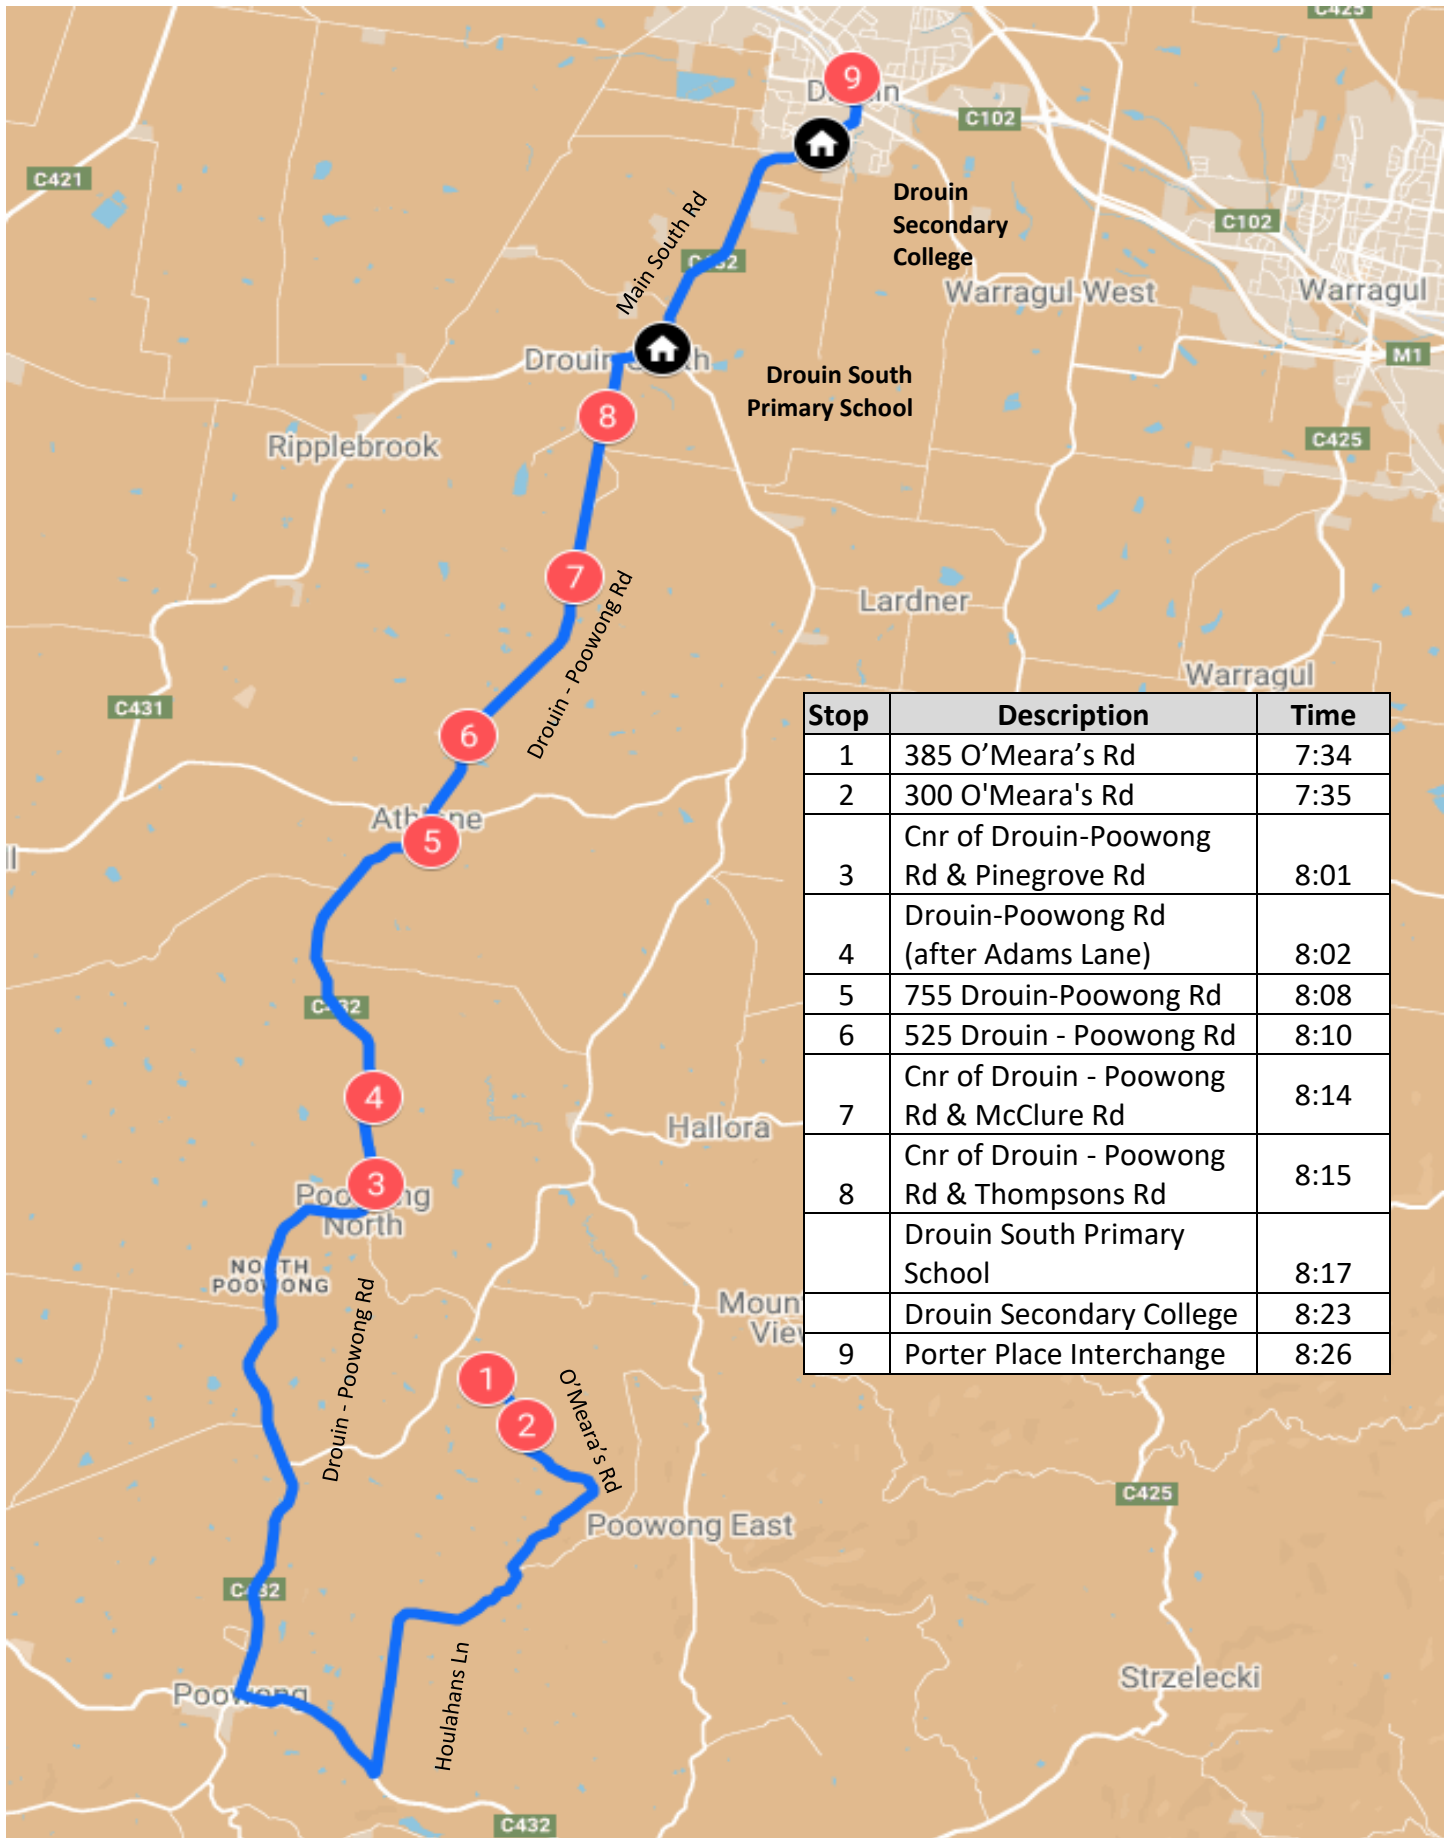

Poowong North – Morning Route

Drouin Secondary College

Stop	Description	Time
1	385 O'Meara's Rd	7:34
2	300 O'Meara's Rd	7:35
3	Cnr of Drouin-Poowong Rd & Pinegrove Rd	8:01
4	Drouin-Poowong Rd (after Adams Lane)	8:02
5	755 Drouin-Poowong Rd	8:08
6	525 Drouin - Poowong Rd	8:10
7	Cnr of Drouin - Poowong Rd & McClure Rd	8:14
8	Cnr of Drouin - Poowong Rd & Thompsons Rd	8:15
	Drouin South Primary School	8:17
	Drouin Secondary College	8:23
9	Porter Place Interchange	8:26

Poowong North – Afternoon Route

Drouin Secondary College