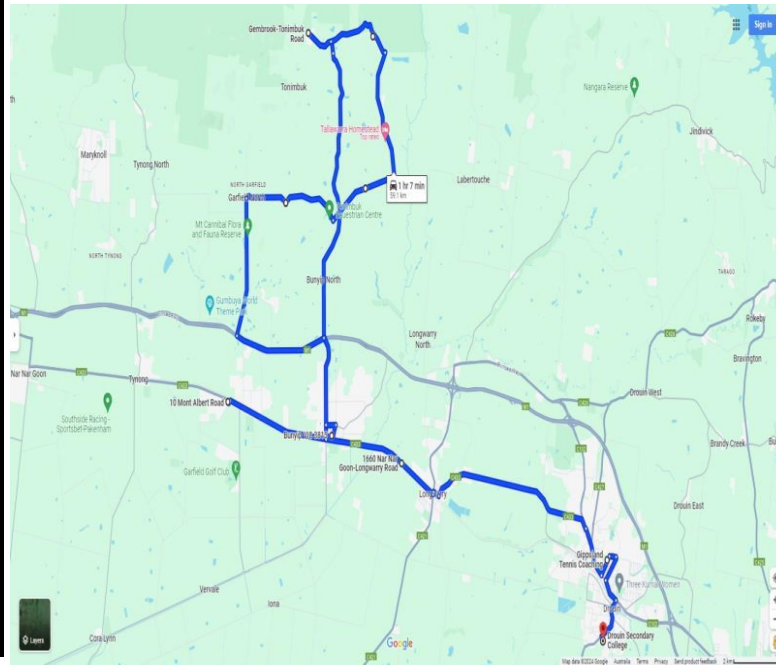

# TONIMBUK – DROUIN SECONDARY COLLEGE ROUTE (REVISED: Route commencing 12th August 2024)

Tonimbuk - Drouin (AM)			Driver: Andrew Goff
P/U	S1	7:10	Cnr Tonimbuk Rd & Butler Road (new)
P/U	S2	7:15	Cnr Tonimbuk Rd & Bridal Road
P/U	S3	7:22	Cnr Tinkham Rd & Gembrook-Tonimbuk Rd
P/U	S4	7:28	Cnr Jolley Rd & Ellis Rd (new)
P/U	S5	7:29	550 Ellis Rd (remove Dec 2025)
P/U	S6	7:31	Cnr Ellis Rd & Izzard Ln
P/U	S7	7:33	310 Ellis Rd (remove Dec 2027)
P/U	S8	7:35	250 Ellis Rd
P/U	S9	7:37	160 Ellis Rd
P/U	S10	7:39	Cnr Ellis Rd & Tonimbuk Road
P/U	S11	7:42	Cnr Sanders Rd & Wallaby Ct (new)
P/U	S12	7:45	30 Sanders Rd (remove Dec 2026)
P/U	S13	7:47	Cnr Garfield N Rd & Wright Rd
P/U	S14	7:49	Mt Cannibal Flora & Fauna Reserve (Garfield N Rd)
P/U	S15	7:51	Cnr Garfield N Rd & Bassed Rd
P/U	S16	7:55	Cnr Old Princes Hwy & Tonimbuk Rd (Old Bunyip Caltex Servo)
P/U	S17	8:00	IGA Bunyip - Bus Interchange
P/U	S18	8:05	Cnr Drouin Rd & Witton St (Longwarry Union / Baptist Church) (new)
P/U	S19	8:06	69 Drouin Rd, Longwarry (across from Millhouse Timber)
P/U	S20	8:08	Bus Shelter (top of hill) on Longwarry - Drouin Rd before Ritchies Rd
P/U	S21	8:10	Cnr Longwarry Rd & Bonny View Rise (new)
P/U	S22	8:13	Cnr Longwarry Rd & Rivendale Cres (new)
D/O	S23	8:17	Bennett St Bus Interchange
D/O	S24	8:25	Drouin Secondary College - Bus Loop