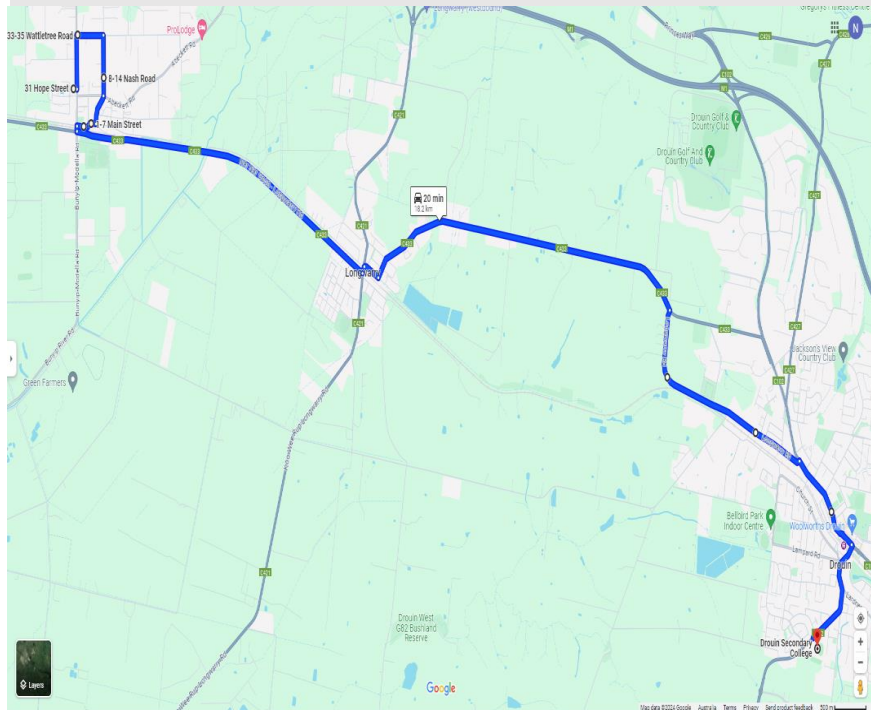

DSC - Bunyip 3 (AM)			Driver: Amanda Miles
P/U	S1	7:50	Cnr Hope St & Petty Rd (31 Hope St)
P/U	S2	7:52	Cnr Wattletree Rd & Hope St
P/U	S3	7:53	Cnr Nash Rd & Flett St
P/U	S4	7:58	IGA Bunyip - Bus Interchange (first bus bay)
D/O	S5	8:15	Drouin Secondary College - Bus Loop

DSC - Bunyip 3 (PM)			Driver: Amanda Miles
P/U	S1	15:45	Drouin Secondary School - Bus Loop
D/O	S2	16:00	Cnr Hope St & Petty Rd (31 Hope St)
D/O	S3	16:02	Cnr Wattletree Rd & Hope St
D/O	S4	16:05	Cnr Nash Rd & Flett St
D/O	S5	16:08	IGA Bunyip - Bus Interchange (first bus bay)