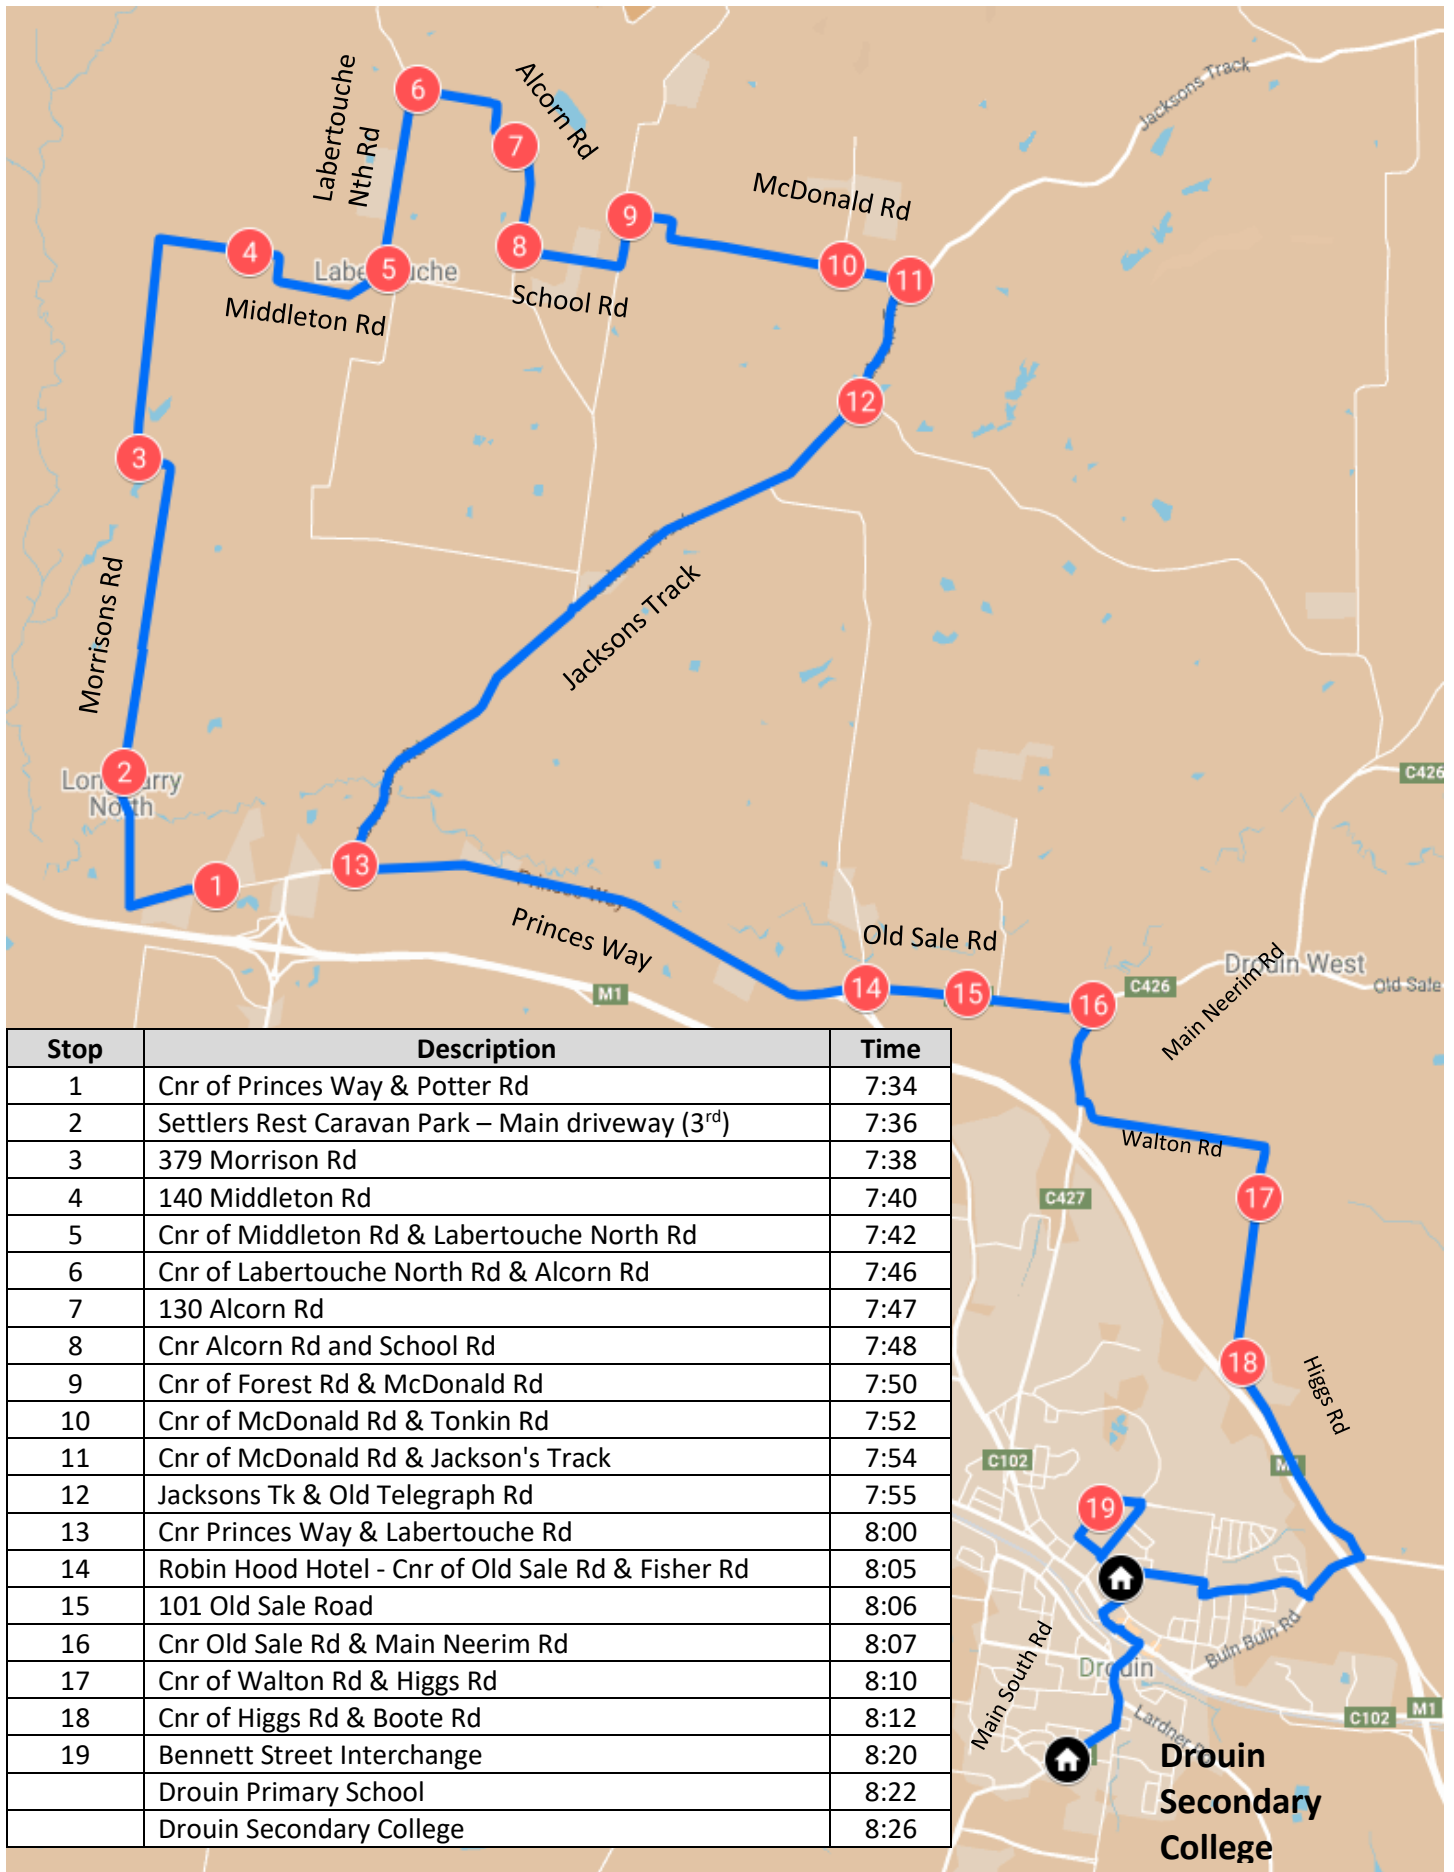

Labertouche – Morning Route

Drouin Secondary College

Labertouche – Afternoon Route

Drouin Secondary College